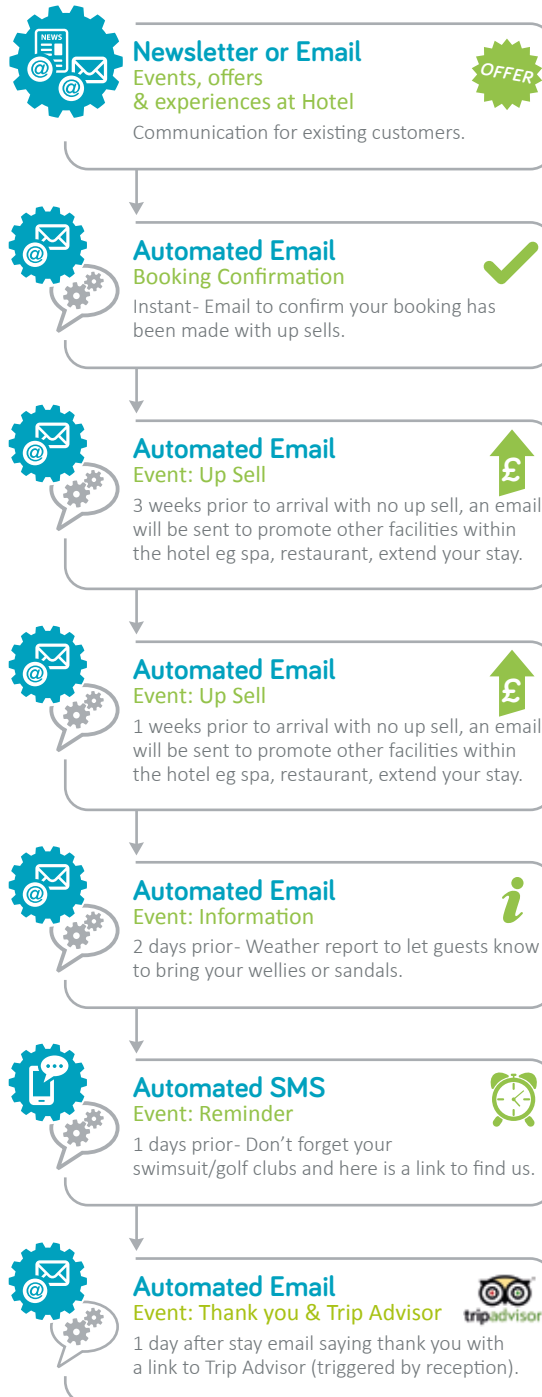

Path 1: BYM New Data - Name & addresses only

Ongoing Activity - Non Bookers

Path 2: Existing Prospect & Client Data - All fields

Hospitality Customer Journey

**BRIEFYOUR
MARKET.COM**

Retention Campaigns